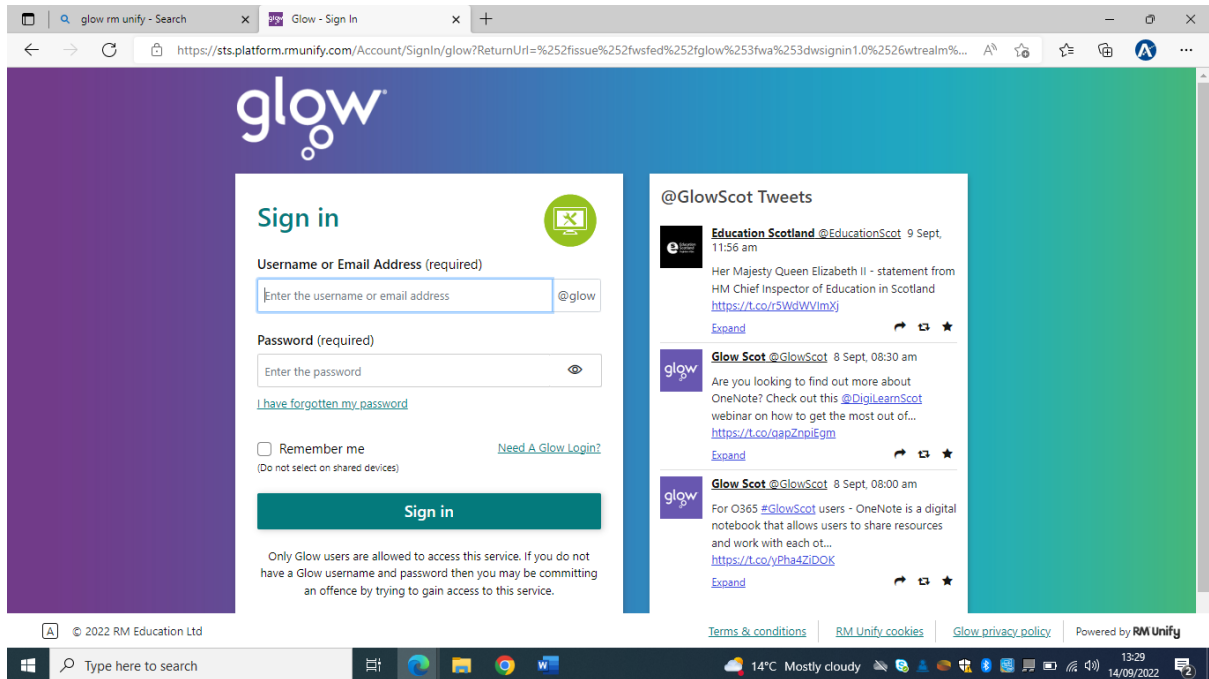

Glow & Google Classroom Information

To access Glow please click this link: [Glow - Sign In \(rmunify.com\)](https://glow.rmunify.com) (or you can google 'Glow RM Unify'). You will be prompted to put in a username and password (case sensitive) - this information will initially be shared in your child's school diary. The username and password are unique to them.

When you have entered the username and password you will be taken to a launch pad.

On this launch pad you will find Google Classroom. Please click on Google Classroom. You may be prompted to re-enter your Glow username followed by @as.glow.scot to verify identity. Once you are on to Google Classroom you will see an invite to your Google Classroom which you will need to accept.