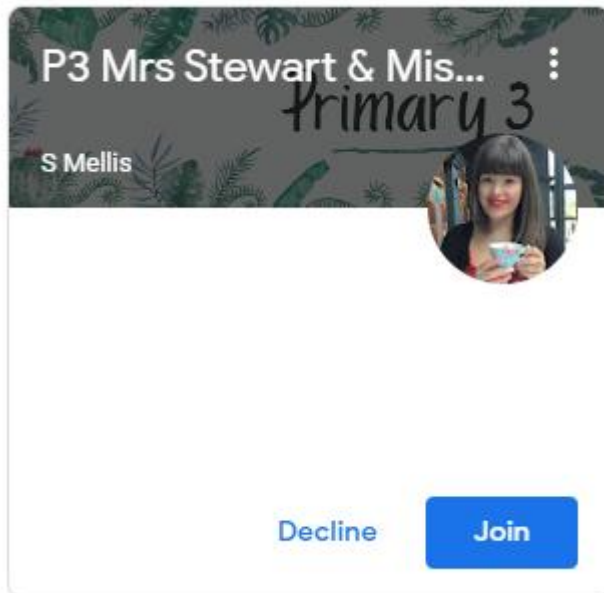

On this launch pad you will find Google Classroom. Please click on Google Classroom. You may be prompted to re-enter your Glow username followed by @as.glow.scot to verify identity. Once you are on to Google Classroom you will see an invite to your Google Classroom which you will need to accept.

Please note: the Google Classroom app does not always work with Glow logins so please login through Glow. There are times when other Google accounts stop access to a Google Classroom so, please ensure all other accounts are properly logged out to ensure your young person is able to access their Google Classroom through Glow.