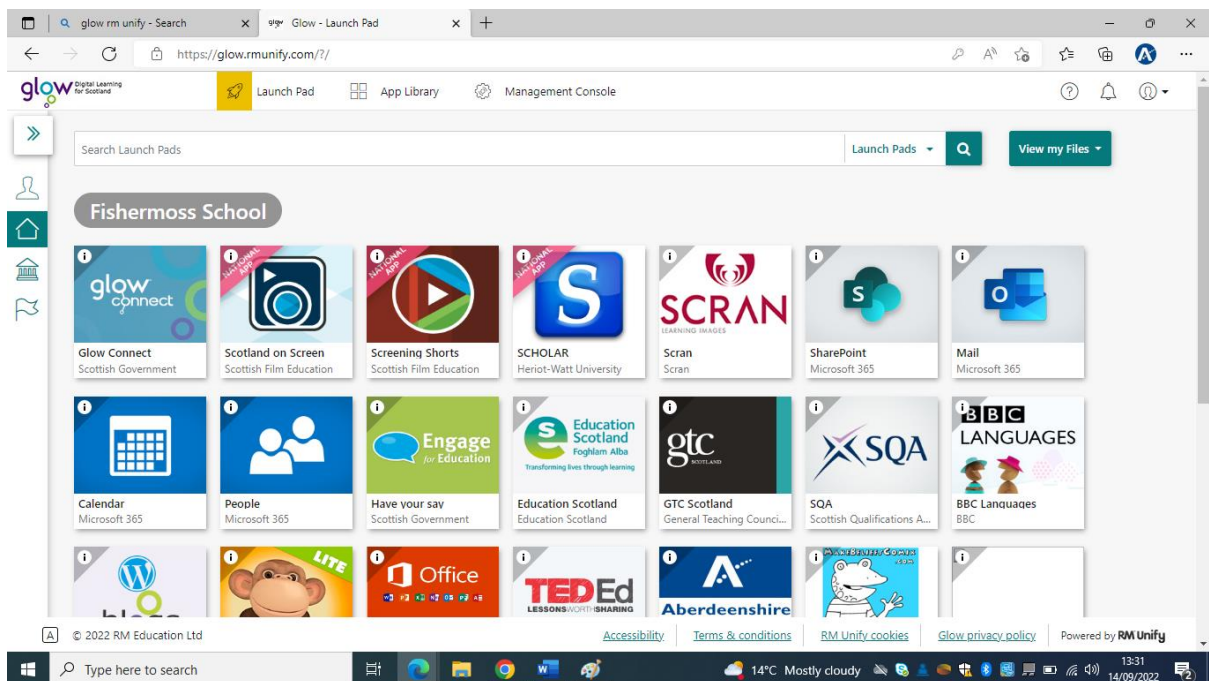

Glow & Google Classroom Information

To access Glow please click this link: [Glow - Sign In \(rmunify.com\)](https://glow.rmunify.com) (or you can google 'Glow RM Unify'). You will be prompted to put in a username and password (case sensitive) - this information will initially be shared in your child's school diary. The username and password are unique to them.

When you have entered the username and password you will be taken to a launch pad.

On this launch pad you will find Google Classroom. Please click on Google Classroom. You may be prompted to re-enter your Glow username followed by @as.glow.scot to verify identity. Once you are on to Google Classroom you will see an invite to your Google Classroom which you will need to accept.